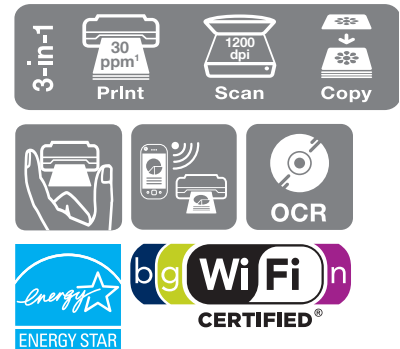

Epson Stylus SX235W

Designed specifically for users who will be purchasing a Wi-Fi printer for the first time, the Epson Stylus SX235W is an ultra-compact package that combines value for money with great flexibility. The Epson Stylus SX235W is part of the Small-in-One range - Epson's smallest all-in-ones which are 39 percent smaller than previous models².

The new design coupled with an ultra-compact footprint means this Small-in-One effortlessly complements any modern home environment without taking up too much space.

Individual DURABrite Ultra Ink cartridges save users money as they only replace the colours used. DURABrite Ultra Ink is so versatile it is able to print lab-quality photos while at the same time produce crisp, clean text documents.

The automatic Wi-Fi set-up³ makes configuring laptops and computers to print wirelessly extremely easy. Users don't need to know their network settings or connect with a USB cable, the SX235W automatically finds the relevant connection settings in order to configure itself. Multiple users then have the freedom to print, copy and scan quickly and efficiently from anywhere in the home.

The SX235W comes with Epson Connect which offers even more flexibility and freedom, allowing users to quickly and easily print photos and documents wirelessly from smartphones and tablet PCs⁴.

Thanks to its ultra-compact size, this Small-in-One boasts a 25 percent reduction in packaging which means home users throw away less, helping lower their impact on the environment⁵.

DATASHEET

KEY FEATURES